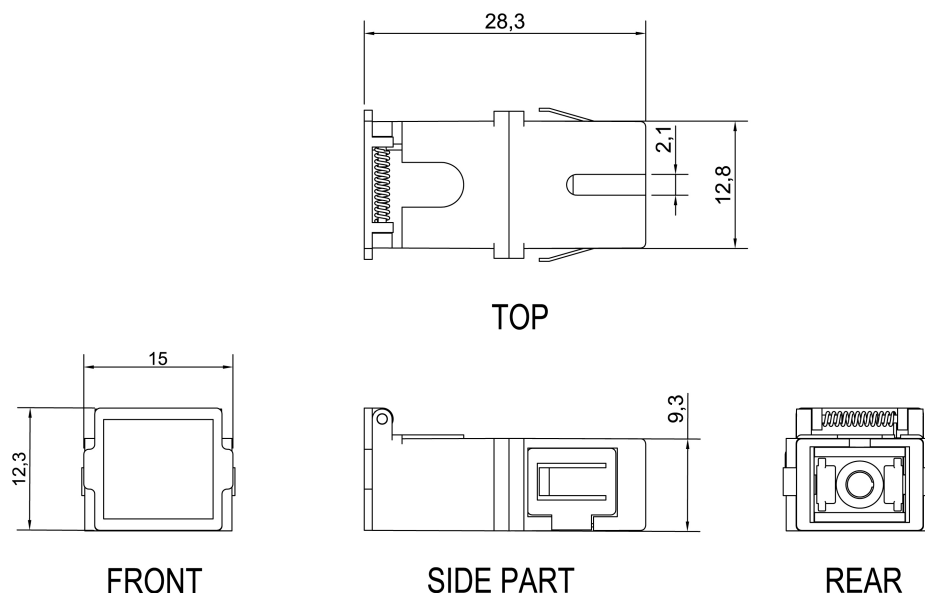

Enbeam SC/APC Simplex shuttered single mode flangeless adaptor - Green

Item Code: 200-381

Product drawing

Standards

Applicable standard	Detail
RoHS	Restriction of Hazardous Substances - Compliant
IEC 61754-1:2013	Fibre optic interconnecting devices and passive components - Fibre optic connector interfaces - Part 1: General and guidance

Part Number Table

Part Number	Description
200-381	Enbeam SC/APC Simplex shuttered single mode flangeless adaptor - Green

Excel is a world class premium performing end to end infrastructure solution designed, Manufactured, supported and delivered without compromise.

Contact us at sales@excel-networking.com

E&OE. Excel is a registered trade name of Mayflex Holdings Ltd.